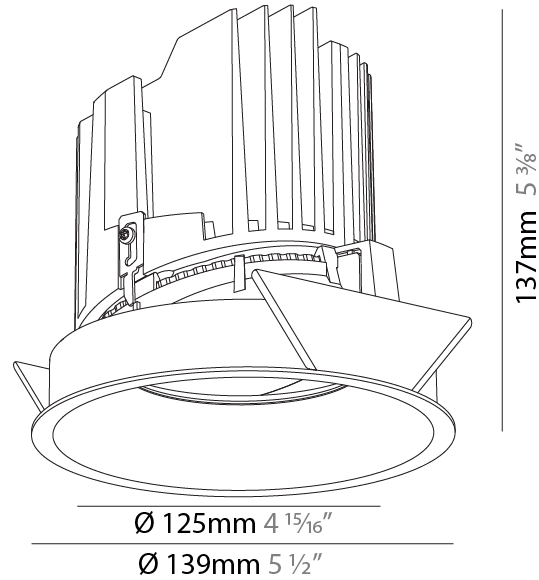

GENERAL

Series: Bioniq
 Subseries: Bioniq Round Semi Adjustable
 Brand: Prolight
 Division: Architectural
 Mounting Type: Recessed
 Mounting Location: Ceiling
 Subcategory: Downlight

PHYSICAL

Shape: Round
 Diameter (mm): 139
 Diameter (in): 5 1/2
 Height (mm): 137
 Height (in): 5 3/8
 Ceiling Thickness (mm): 10 / 12.5 / 15
 Ceiling Thickness (in): 3/8 or 1/2 or 9/16
 Min. Recessing Depth (mm): 150
 Min. Recessing Depth (in): 5 7/8
 Light Distribution: Adjustable / Downlight
 Weight (kg): 0.814
 Weight (lbs): 1.79
 Fixture Finish: SSR / BKV / CWI / CRY / HAB / UFT / ITA / RUA / FTG / MYG / LOD / PUS / FRO / FUP / KIA / POP / BLS / SPG / MEY / GOH / GUM / CHC / COM / ABZ / JAG / OBR / MOS / ROR
 Fixture Material: Aluminum Die Cast
 Cut-out Measurements: 130mm / 5 1/8"

LED

Number of LEDs: 1
 Color Temperature (°K): 2700 / 3000 / 3500 / 4000
 Max. Delivered Lumen (lm): 870 / 970 / 1039 / 1060
 Nominal Lumen (lm): 960 / 1070 / 1156 / 1180
 CRI: >90 CRI
 Efficiency (%): 90.5
 Lamp Life (hrs): 50000

OPTICAL

Reflector°: 10
 Adjustability: Rotational 355°; Tilt 10°

RATINGS AND CERTIFICATIONS

Certified By: Certified for North American Standards
 IP rating: IP20

BIONIQ ROUND SEMI ADJUSTABLE RECESSED

A35299-